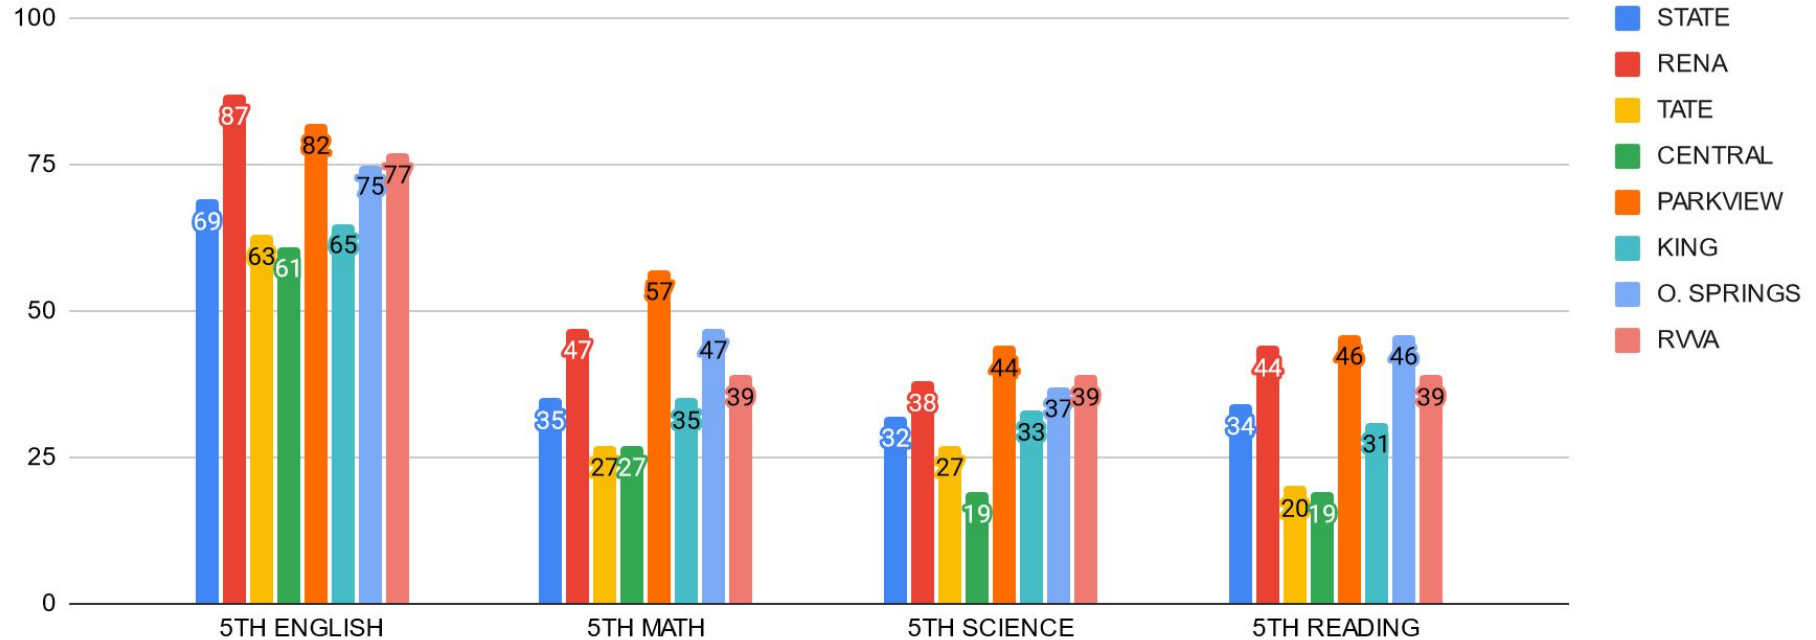

5th Grade ACT/ASPIRE % Met Readiness

2021 5TH GRADE ACT ASPIRE % MET READINESS - VBSD