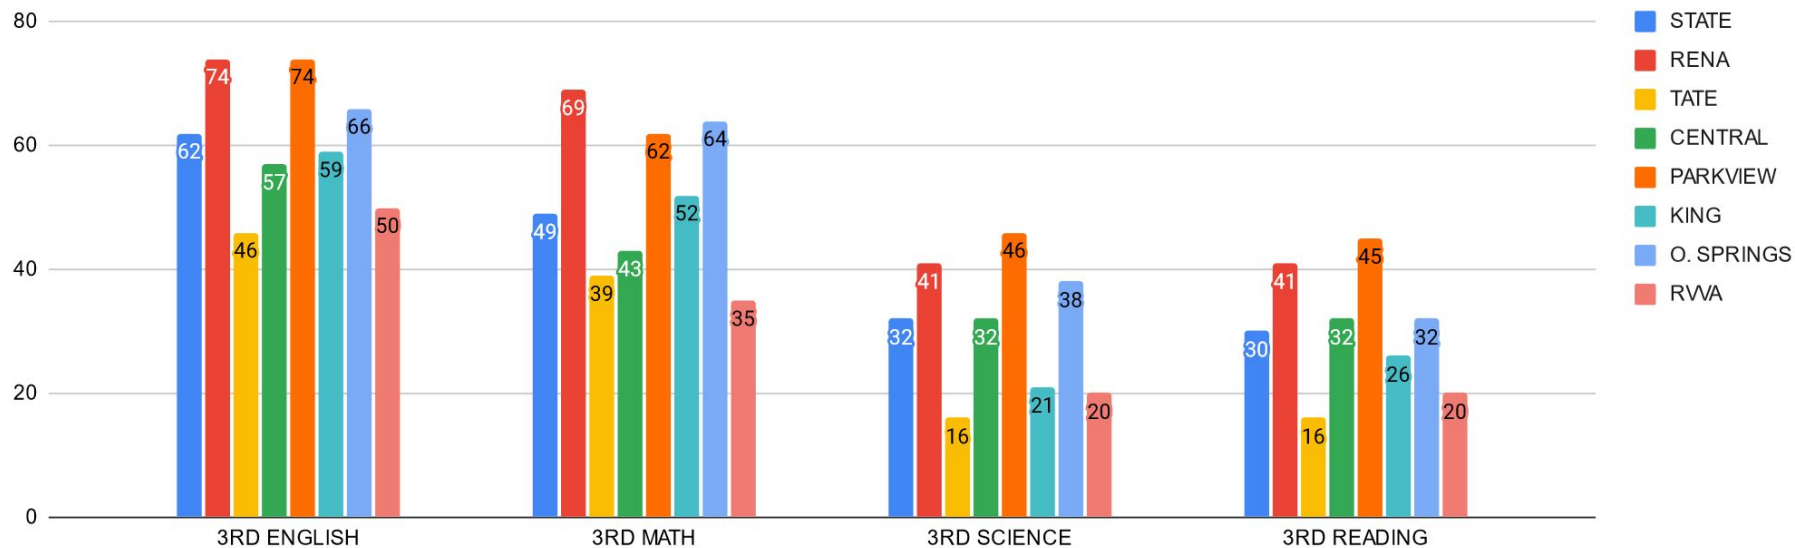

Free/Reduced Meal Status

School	Percentage Free/Reduced
Central ES	72.0
King ES	78.7
Oliver Springs ES	41.8
Parkview ES	50.8
Rena ES	42.3
Tate ES	65.1
Butterfield MS	68.9
Northridge MS	43
Freshman Academy	52.3
VBHS	44
RVVA	66
Total District	54.6

3rd Grade ACT/ASPIRE % Met Readiness

2021 3RD GRADE ACT ASPIRE % MET READINESS - VBSD