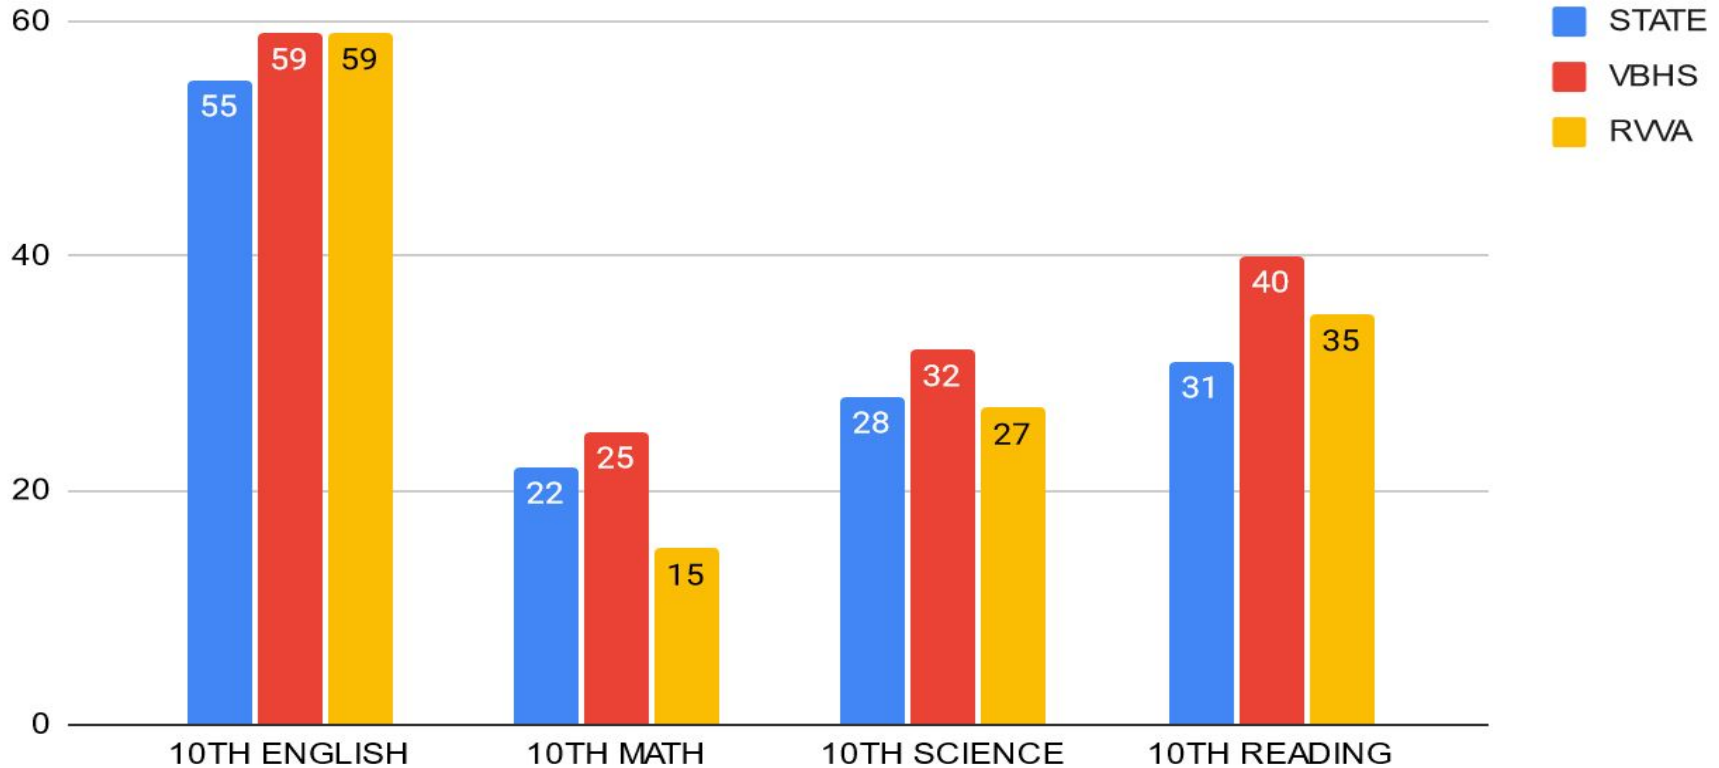

8th Grade ACT/ASPIRE % Met Readiness

2021 8TH GRADE ACT ASPIRE % MET READINESS - VBSD

9th Grade ACT/ASPIRE % Met Readiness

2021 9TH GRADE ACT ASPIRE % MET READINESS - VBSD

10th Grade ACT/ASPIRE % Met Readiness