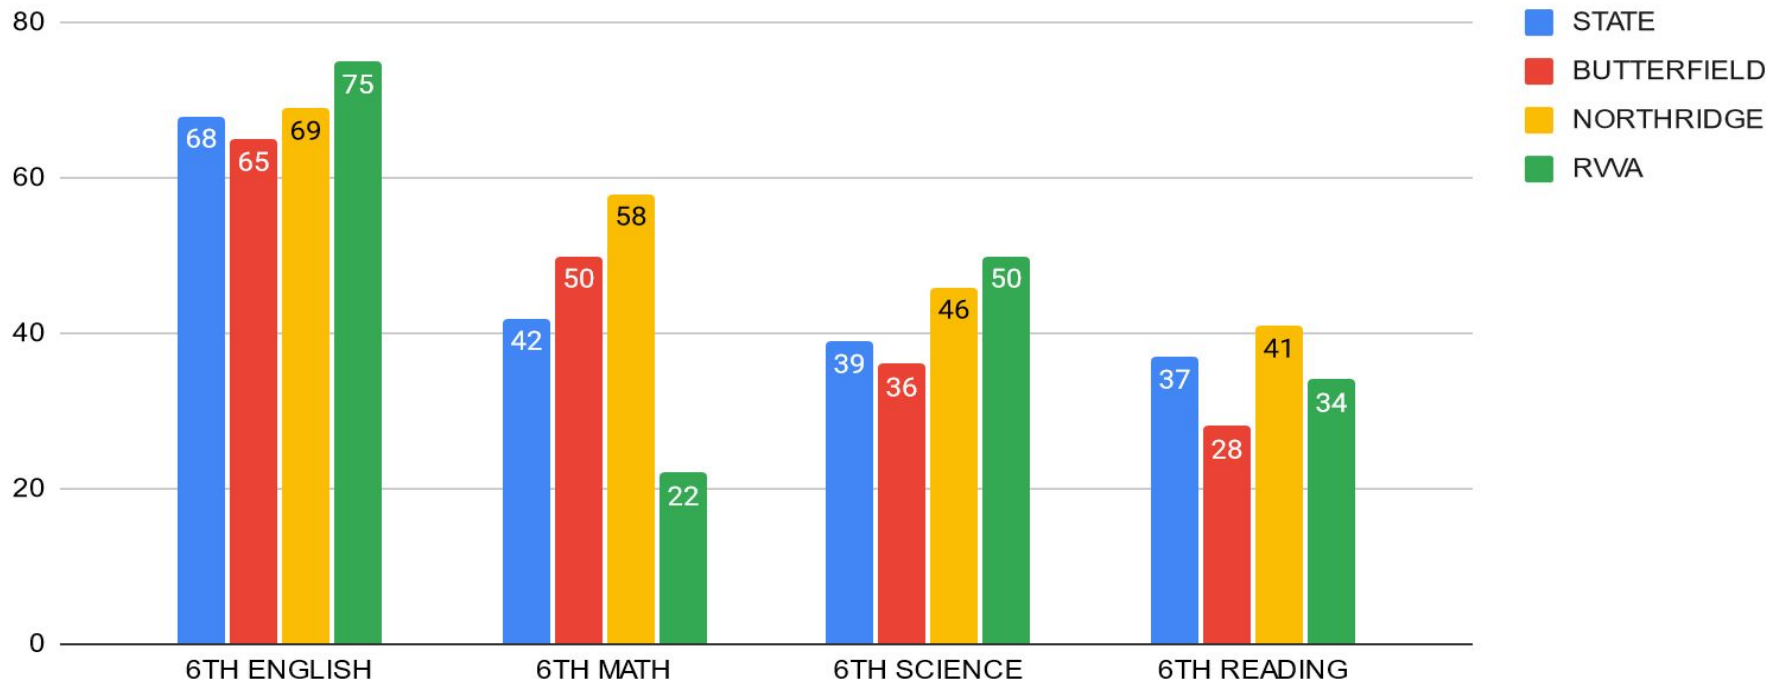

6th Grade ACT/ASPIRE % Met Readiness

2021 6TH GRADE ACT ASPIRE % MET READINESS - VBSD