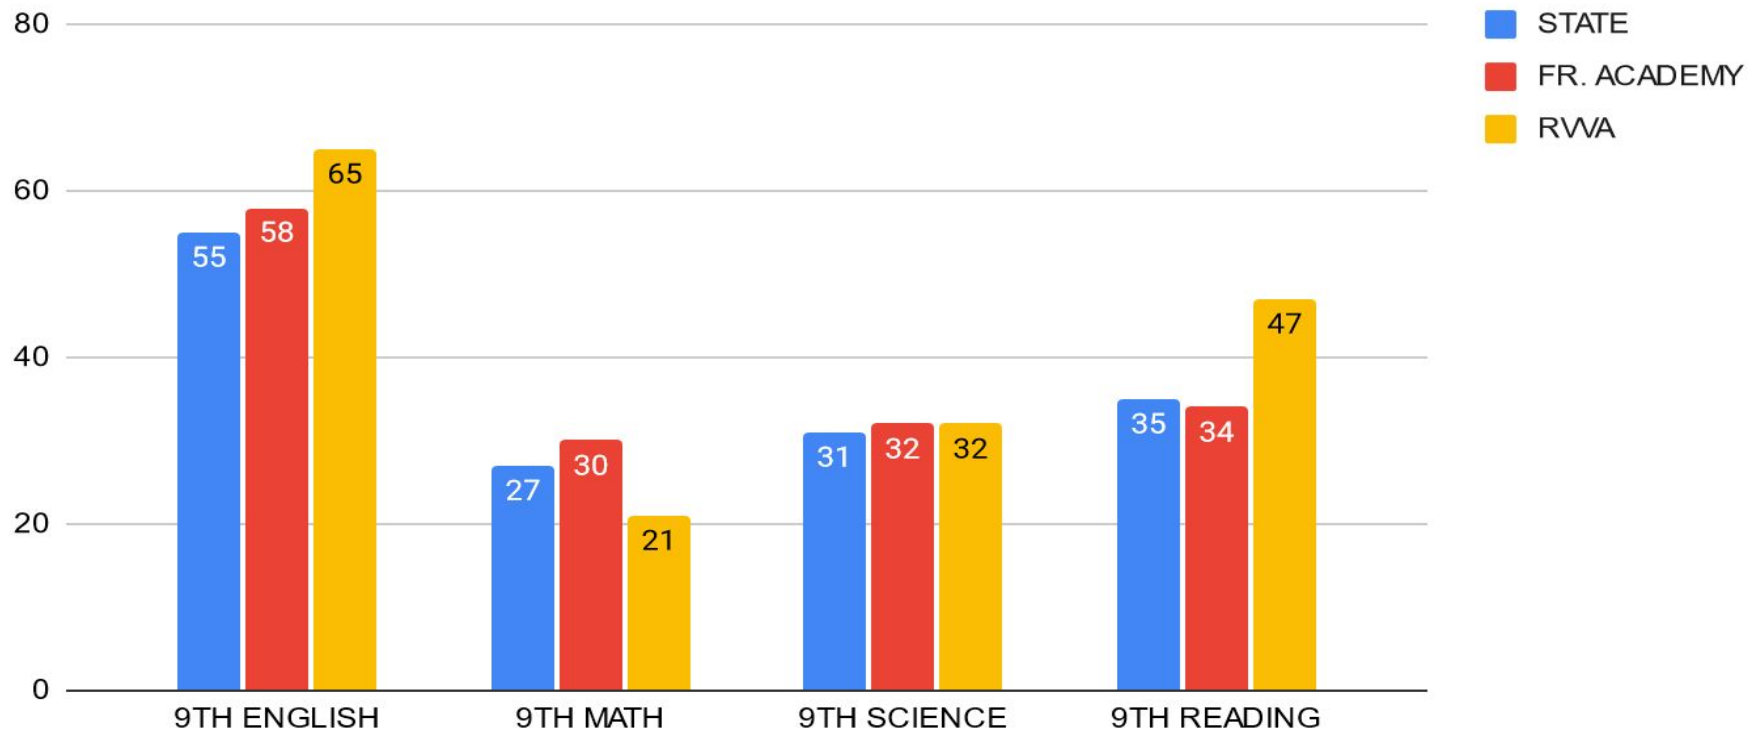

9th Grade ACT/ASPIRE % Met Readiness

2021 9TH GRADE ACT ASPIRE % MET READINESS - VBSD