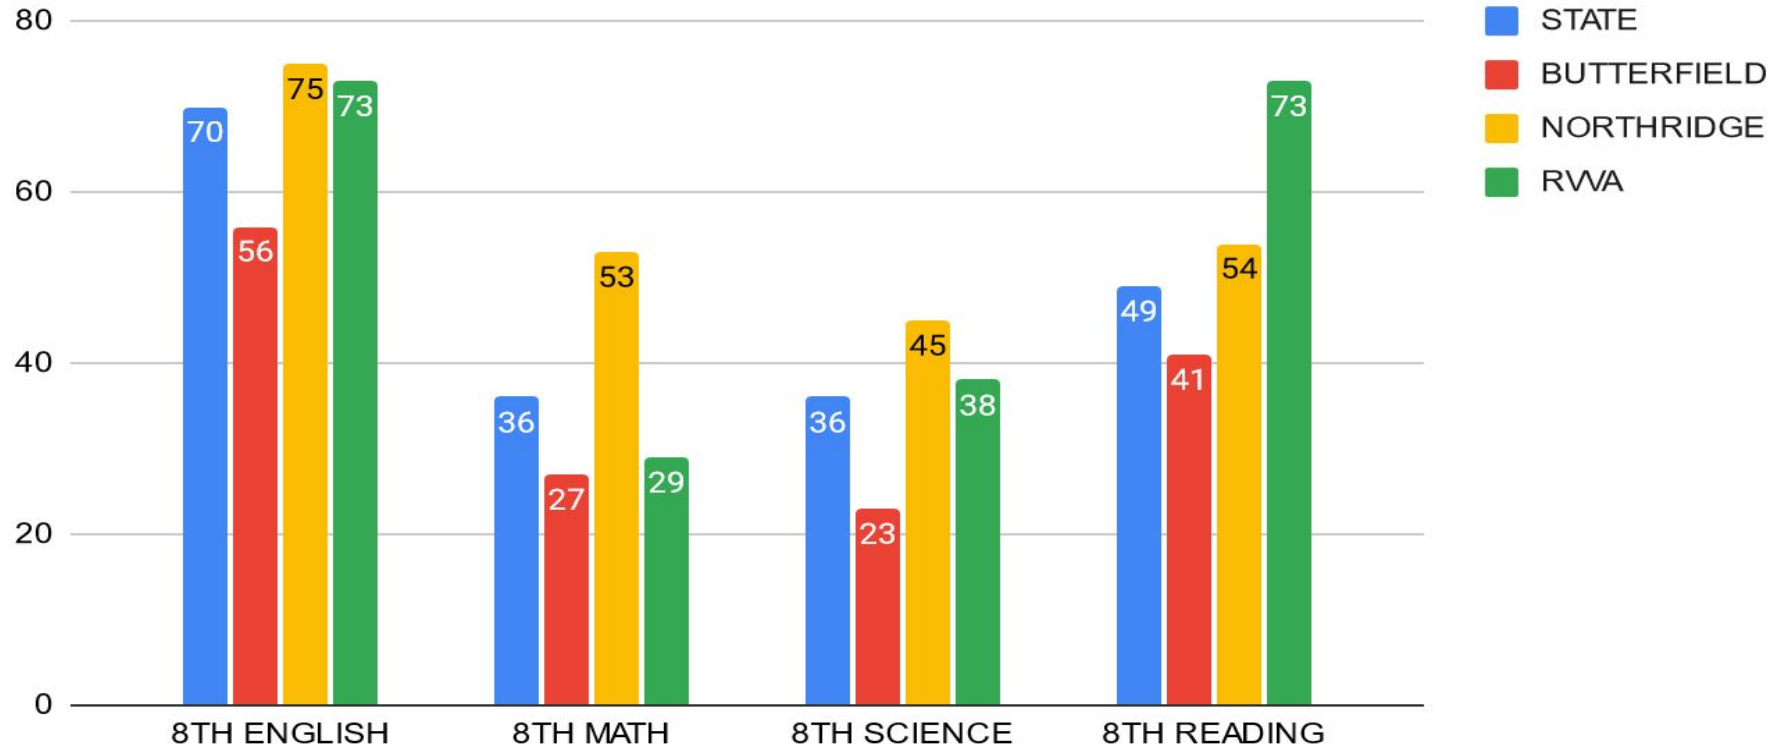

8th Grade ACT/ASPIRE % Met Readiness

2021 8TH GRADE ACT ASPIRE % MET READINESS - VBSD