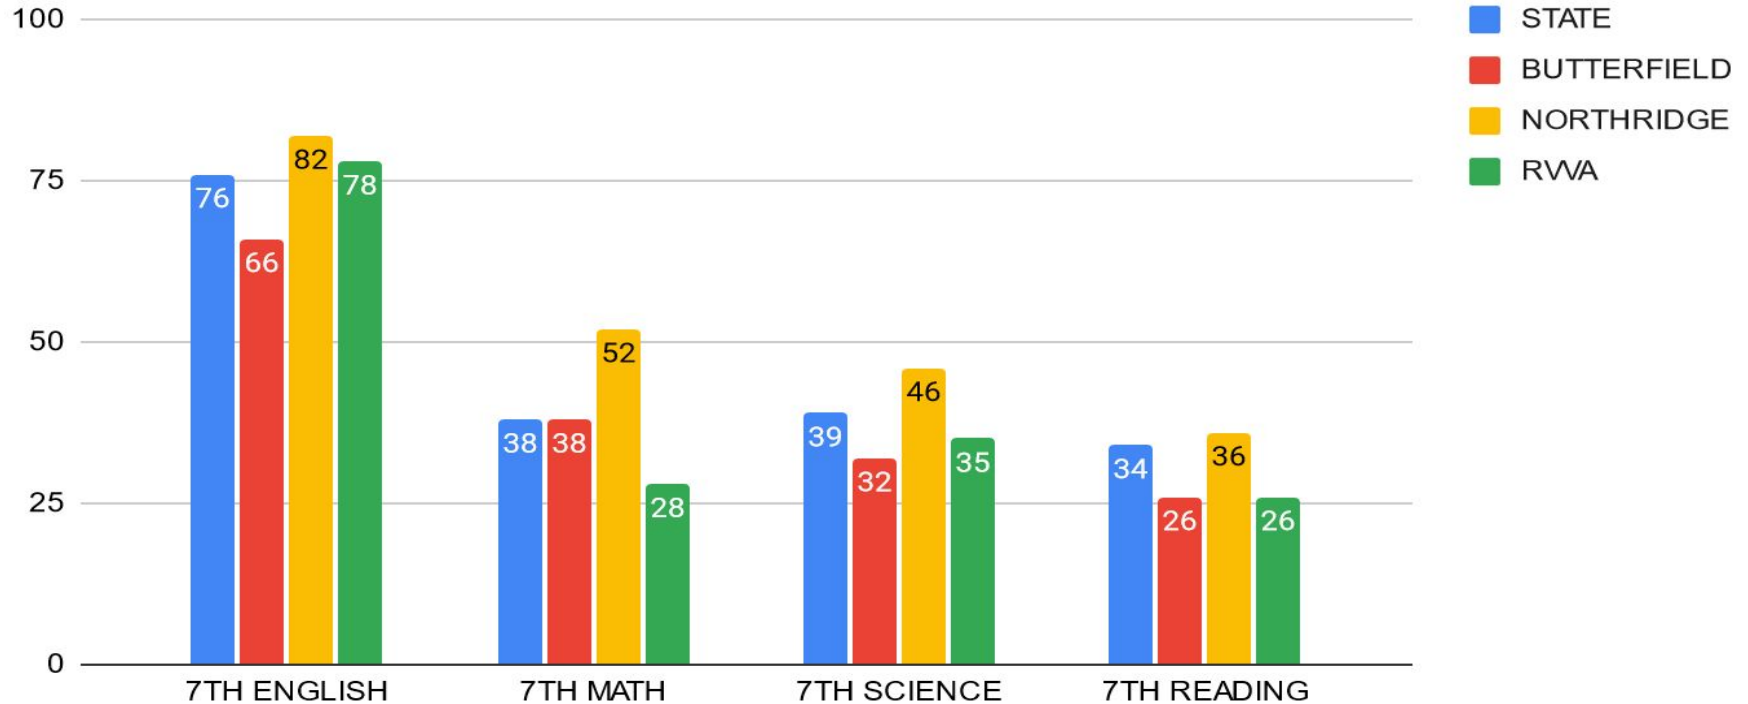

7th Grade ACT/ASPIRE % Met Readiness

2021 7TH GRADE ACT ASPIRE % MET READINESS - VBSD