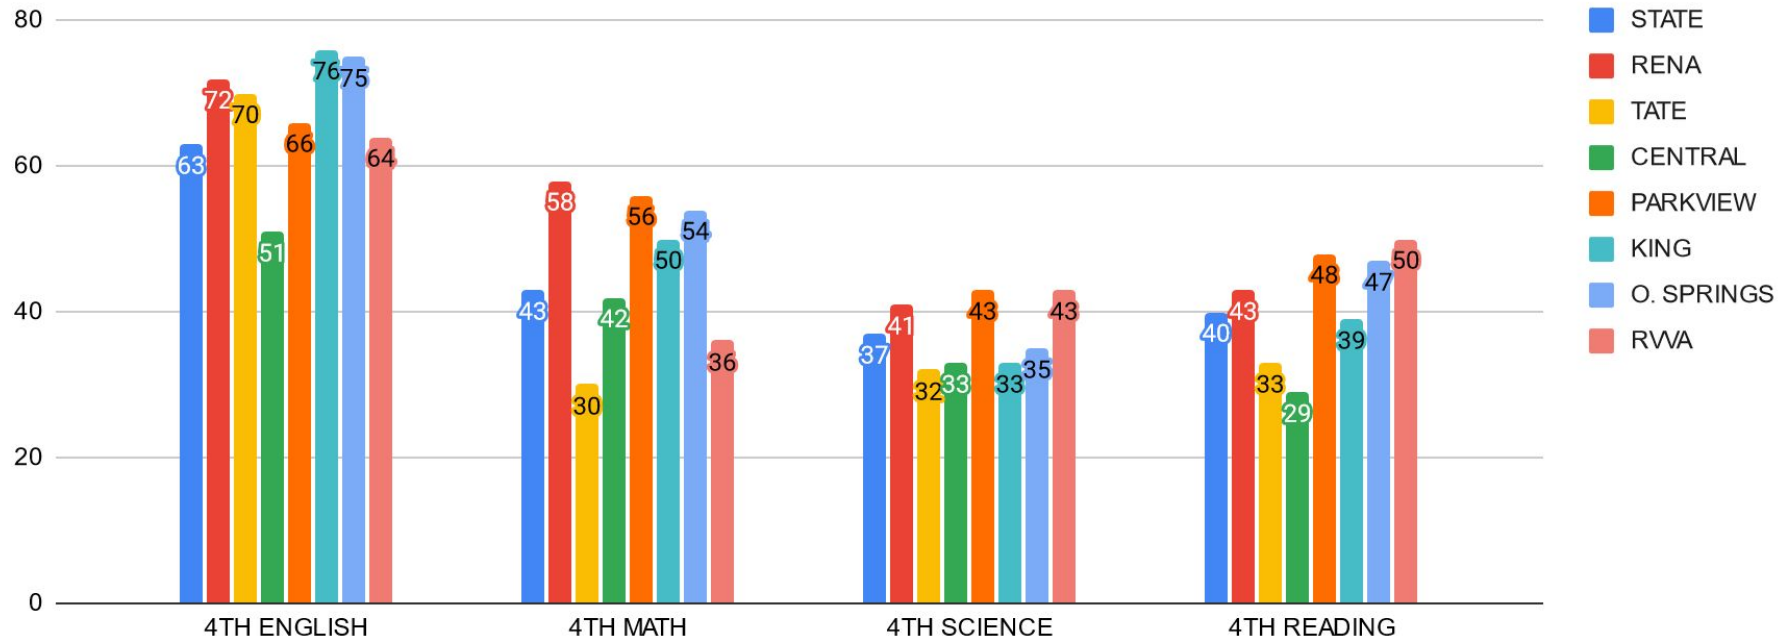

4th Grade ACT/ASPIRE % Met Readiness

2021 4TH GRADE ACT ASPIRE % MET READINESS - VBSD